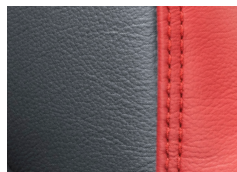

WRX STI

EXTERIOR COLOUR

CRYSTAL WHITE PEARL

ICE SILVER METALLIC

WR BLUE PEARL

LIGHTNING RED*1

DARK GREY METALLIC

CRYSTAL BLACK SILICA

SEAT MATERIAL

SPORTY FRONT SEAT
ALCANTARA®*2 / LEATHER

LEATHER*3

BACKING: ALCANTARA®*2

TRIM: LEATHER

BACKING: LEATHER

TRIM: LEATHER

SUBARU
Confidence in Motion