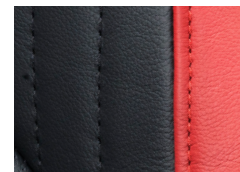

WRX STI

EXTERIOR COLOUR

CRYSTAL WHITE PEARL

ICE SILVER METALLIC

WR BLUE PEARL

LIGHTNING RED*1

DARK GREY METALLIC

CRYSTAL BLACK SILICA

SEAT MATERIAL

SPORTY FRONT SEAT
ALCANTARA®*2 / LEATHER

LEATHER*3

BACKING: ALCANTARA®*2

TRIM: LEATHER

BACKING: LEATHER

TRIM: LEATHER

SUBARU
Confidence in Motion