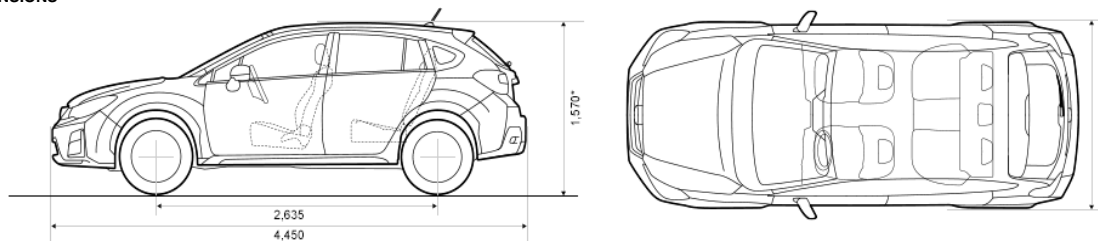

DIMENSIONS

SUBARU XV 2.0i Premium (mm)

SPECIFICATIONS

Item	Symmetrical AWD (All-Wheel Drive)				
	1.6i Premium		2.0i Premium		
	5MT Dual-range	Lineartronic	6MT	Lineartronic	
ENGINE					
Type	Horizontally-opposed, 4-cylinder, 4-stroke, petrol engine				
	DOHC 16-valve				
Bore/Stroke (mm)	78.8 / 82		84 / 90		
Capacity (cc)	1,600		1,995		
Compression ratio	10.5				
Fuel system	Multi-Point Sequential Injection				
Fuel tank capacity (lit.)	60				
PERFORMANCE					
Max. output (DIN)(kW(PS)/rpm)	84 (114) / 5,600		110 (150) / 6,200		
Max. torque (DIN)(Nm(kgfm)/rpm)	150 (15.3) / 4,000		196 (20.0) / 4,200		
Max. speed (km/h)	179	175	187		
Acceleration (0-100 km/h)(sec.)	13.1	13.8	10.5	10.7	
Fuel consumption ¹	Urban (lit./100 km)	8	7.9	9	8.5
	Extra-urban (lit./100 km)	5.8	5.5	5.8	5.5
	Combined (lit./100 km)	6.5	6.3	7	6.5
CO ₂ emissions ¹	Urban (g/km)	185	183	205	195
	Extra-urban (g/km)	134	126	134	125
	Combined (g/km)	151	146	160	151
DRIVETRAIN					
All-Wheel Drive type	Centre differential gear coupled with viscous LSD	Active Torque Split AWD system	Centre differential gear coupled with viscous LSD	Active Torque Split AWD system	
DIMENSIONS & WEIGHT					
Overall length (mm)	4,450				
Overall width (mm)	1,780				
Overall height (mm)	1,570				
Wheelbase (mm)	2,635				
Track	Front (mm)	1,525			
	Rear (mm)	1,525			
Minimum road clearance (at kerb weight)(mm)	220				
Cargo volume ² (lit.)	1,270				
Seating capacity (persons)	5				
Kerb weight (kg)	1,375	1,410	1,375	1,410	
Towing capacity (kg)	1,500	1,200	1,600	1,200	
TRANSMISSION					
Gear ratio	D range (Lineartronic)	-	3.581 - 0.570	-	3.581 - 0.570
	1st	3.545	-	3.545	-
	2nd	1.947	-	1.888	-
	3rd	1.296	-	1.296	-
	4th	1.029	-	0.972	-
	5th	0.825	-	0.78	-
	6th	-	-	0.695	-
	Reverse	3.333	3.667	3.636	3.667
Final drive axle ratio	4.444	3.9	4.444	3.7	
CHASSIS					
Steering	Rack and pinion, electric power steering system				
Suspension	Front	MacPherson strut type			
	Rear	Double wishbone type			
(4-wheel independent)					
Minimum turning circle at tyre (radius) (m)	5.3				
Brakes	Front	Ventilated disc brakes			
	Rear	Disc brakes			
Tyre/wheel size	225/55R17, 17 x 7"J				